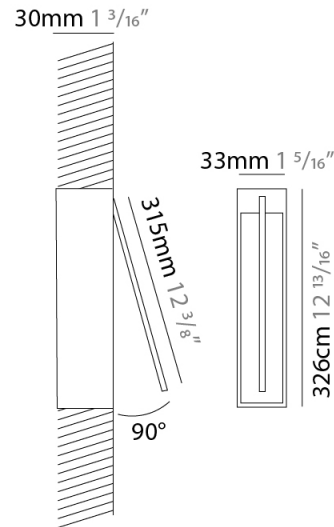

PROJECT
TYPE
SPECIFIER
QUANTITY
DATE

SPILLO 1 ROD RECESSED

D46005-

base number
Color   Temperature   Finish   Options

1. To build a product code in our configurator select the specify button on the base model # product page
2. To build a manual product code on this datasheet choose from the options listed below in blue font and add the suffix to the base model #

GENERAL

Series: Spillo
Subseries: Spillo 1 Rod
Brand: Icone
Division: Design
Mounting Type: Recessed
Mounting Location: Wall
Subcategory: Ambient

PHYSICAL

Shape: Rectangle
Width (mm): 33
Width (in): 1 ⁵/₁₆
Height (mm): 326
Height (in): 12 ¹³/₁₆
Min. Recessing Depth (mm): 30
Min. Recessing Depth (in): 1 ³/₁₆
Light Distribution: Adjustable
Fixture Finish: WHI / BLK / CHR / BGD
Fixture Material: Brass

ELECTRICAL

Lamp Type: LED
Total Output Wattage (W): 3.96
Dimming: 0-10V Dimming
Driver Included: No
Driver Location: Remote
Driver Type: Constant Voltage - 120 / 277Vac
Driver Class: Class 2
Input Voltage (V): 120 - 277
Output Voltage (V): 12
Upon Request: (Not included, see components) 0-10Vdc dimming / 277Vac

LED

Color Temperature (°K): 2700 / 3000
Nominal Lumen (lm): 330
CRI: >90 CRI
Lamp Life (hrs): 50000

OPTICAL

Adjustability: Tilt 120°

RATINGS AND CERTIFICATIONS

Certified By: Certified for North American Standards
IP rating: IP20