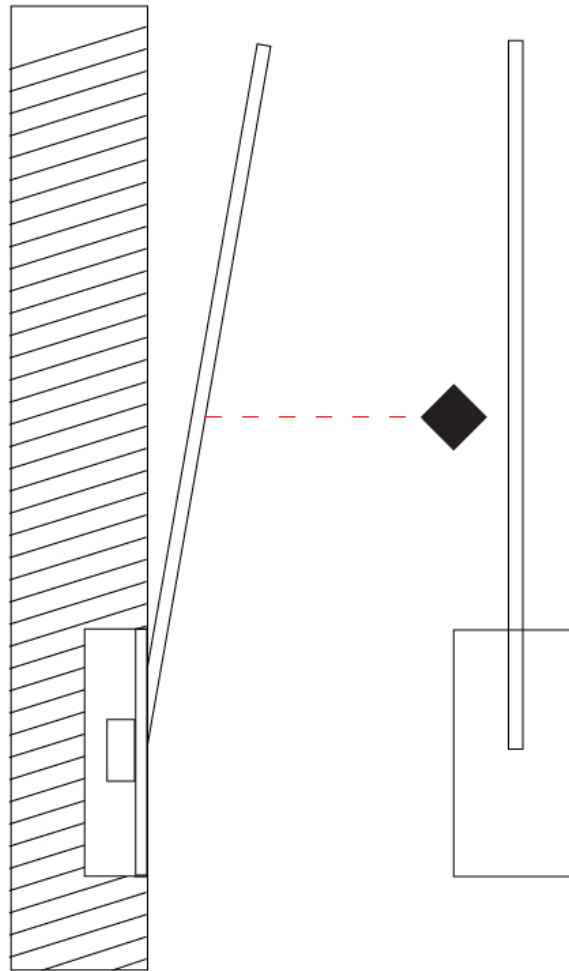

SPILLO 1 ROD RECESSED

D46012-

PROJECT

TYPE

SPECIFIER

QUANTITY

DATE

D