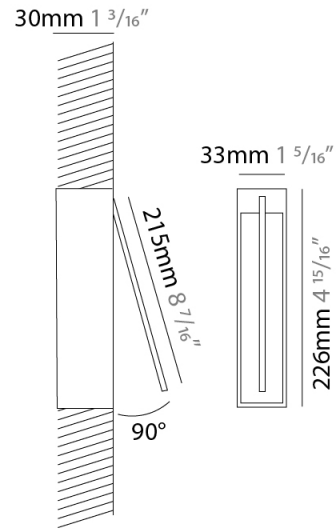

PROJECT	
TYPE	
SPECIFIER	
QUANTITY	
DATE	

SPILLO 1 ROD RECESSED

D46004- -

base number
Color   Temperature   Finish   Options

1. To build a product code in our configurator select the specify button on the base model # product page
2. To build a manual product code on this datasheet choose from the options listed below in blue font and add the suffix to the base model #

GENERAL

Series: Spillo
Subseries: Spillo 1 Rod
Brand: Icone
Division: Design
Mounting Type: Recessed
Mounting Location: Wall
Subcategory: Ambient

PHYSICAL

Shape: Rectangle
Width (mm): 33
Width (in): 1 5/16
Height (mm): 226
Height (in): 8 7/8
Min. Recessing Depth (mm): 30
Min. Recessing Depth (in): 1 3/16
Light Distribution: Adjustable
[Fixture Finish: WHI / BLK / CHR / BGD](#)
Fixture Material: Brass

ELECTRICAL

Lamp Type: LED
Total Output Wattage (W): 2.64
Dimming: 0-10V Dimming
Driver Included: No
Driver Location: Remote
Driver Type: Constant Voltage - 120 / 277Vac
Driver Class: Class 2
Input Voltage (V): 120 - 277
Output Voltage (V): 12
Upon Request: (Not included, see components) 0-10Vdc dimming / 277Vac

LED

[Color Temperature (°K): 2700 / 3000](#)
Nominal Lumen (lm): 220
CRI: >90 CRI
Lamp Life (hrs): 50000

OPTICAL

Adjustability: Tilt 120°

RATINGS AND CERTIFICATIONS

Certified By: Certified for North American Standards
IP rating: IP20