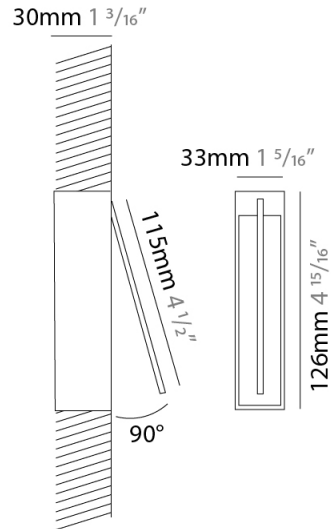

SPILLO 1 ROD RECESSED

D46003- _____ - _____

base number   Color   Finish
Temperature   Options

1. To build a product code in our configurator select the specify button on the base model # product page
2. To build a manual product code on this datasheet choose from the options listed below in blue font and add the suffix to the base model #

GENERAL

Series: Spillo
Subseries: Spillo 1 Rod
Brand: Icone
Division: Design
Mounting Type: Recessed
Mounting Location: Wall
Subcategory: Ambient

PHYSICAL

Shape: Rectangle
Width (mm): 33
Width (in): 1 ⁵/₁₆
Height (mm): 126
Height (in): 4 ¹⁵/₁₆
Min. Recessing Depth (mm): 30
Min. Recessing Depth (in): 1 ³/₁₆
Light Distribution: Adjustable
[Fixture Finish: WHI / BLK / CHR / BGD](#)
Fixture Material: Brass

ELECTRICAL

Lamp Type: LED
Total Output Wattage (W): 1.32
Dimming: 0-10V Dimming
Driver Included: No
Driver Location: Remote
Driver Type: Constant Voltage - 120 / 277Vac
Driver Class: Class 2
Input Voltage (V): 120 - 277
Output Voltage (V): 12
Upon Request: (Not included, see components) 0-10Vdc dimming / 277Vac

LED

[Color Temperature (°K): 2700 / 3000](#)
Nominal Lumen (lm): 110
CRI: >90 CRI
Lamp Life (hrs): 50000

OPTICAL

Adjustability: Tilt 120°

RATINGS AND CERTIFICATIONS

Certified By: Certified for North American Standards
IP rating: IP20